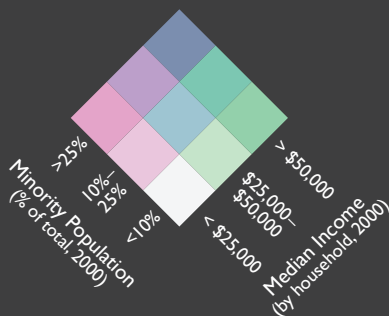

Minneapolis Farmers Market Customer Analysis

(in the 7-county metro area)

Race and Income by Census Tract

★ Location of Market
 — Zip Code Boundary

Number of Customers by Zip Code*

- 7-12 customers (Largest circle)
- 3-7 customers (Medium-large circle)
- 2-4 customers (Medium-small circle)
- 1 customer (Smallest circle)