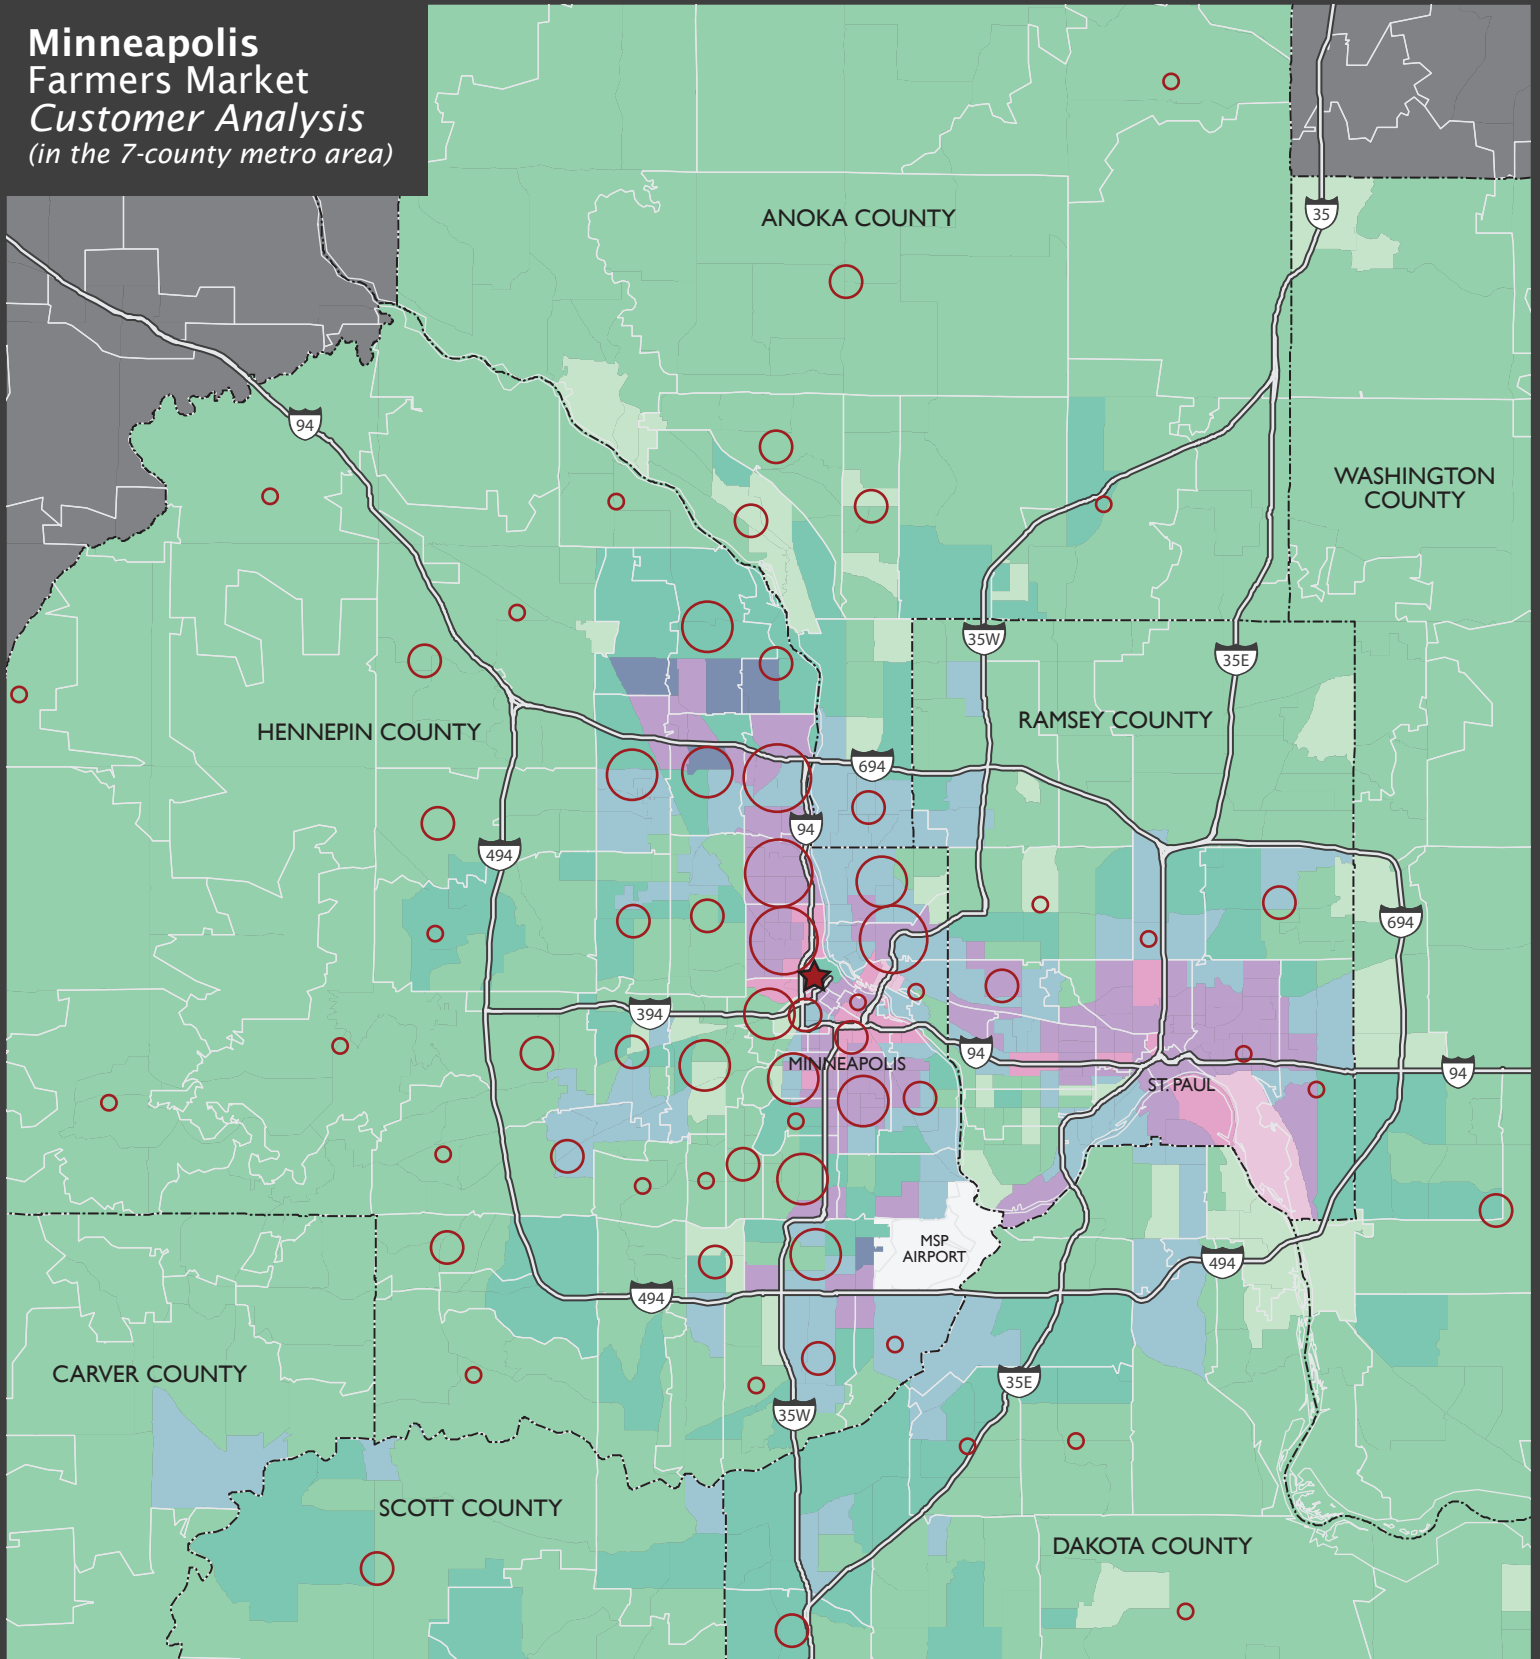

Minneapolis Farmers Market Customer Analysis

(in the 7-county metro area)

Race and Income by Census Tract

★ Location of Market
 — Zip Code Boundary

Number of Customers by Zip Code*

- 7-12 customers (Largest circle)
- 3-7 customers (Medium-large circle)
- 2-4 customers (Medium-small circle)
- 1 customer (Smallest circle)

* measured from centroid of zip code

Zip Codes from Survey Located Outside Map Extents**

- 58104 – Fargo, North Dakota
- 56701 – Thief River Falls, Minnesota
- 55940 – Hayfield, Minnesota
- 55912 – Austin, Minnesota
- 55780 – Perch Lake, Minnesota
- 55057 – Northfield, Minnesota

**1 customer from each

Survey taken of 194 market attendees.